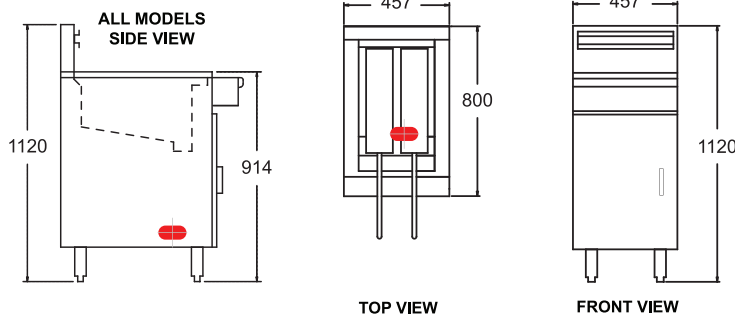

MODEL: FRG-1L Specifications:

Dimensions (WxDxH):	457 x 800 x 1120 mm
Working Height:	914 mm
Pan Size (WxDxH):	330 x 475 x 203 mm
Weight:	60kg
Packed:	0.4 m³
Gas Connection:	19 mm
Rating:	80 mj
Capacity:	32 L