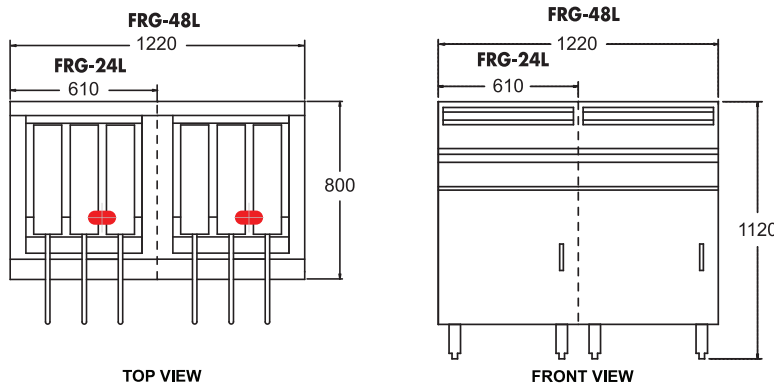

Dimensions (WxDxH):	457 x 800 x 1120 mm
Working Height:	914 mm
Pan Size (WxDxH):	330 x 475 x 203 mm
Weight:	60kg
Packed:	0.4 m ³
Gas Connection:	19 mm
Rating:	80 mj
Capacity:	32 L

FRG-24L / FRG-48L

MODEL: FRG-24L / FRG-48L Specifications:

Dimensions (WxDxH):	(610 or 1220)x800x1120mm
Working Height:	914 mm
Pan Size (WxDxH):	483 x 475x 203mm (x1 or x2)
Weight:	90 / 180 kg
Packed:	0.5 / 1 m ³
Gas Connection:	19 mm
Rating:	90 / 180 mj
Capacity:	46 / 92L

FRG-72L

MODEL: FRG-72L Specifications:

Dimensions (WxDxH):	1830 x 800 x 1120mm
Working Height:	914 mm
Pan Size (WxDxH):	483 x 475 x 203 mm (x3)
Weight:	270 kg
Packed:	1.4 m ³
Gas Connection:	19 mm
Rating:	270 mj
Capacity:	138 L