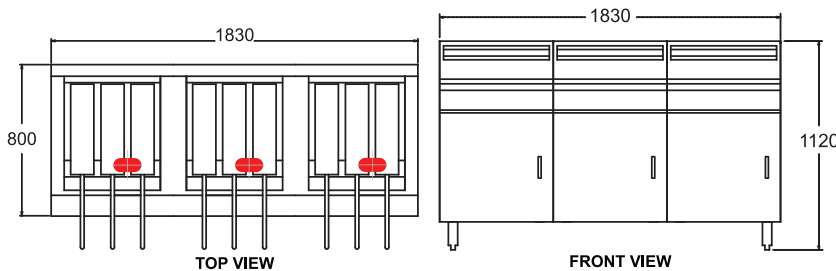

Dimensions (WxDxH):	457 x 800 x 1120 mm
Working Height:	914 mm
Pan Size (WxDxH):	330 x 475 x 203 mm
Weight:	60kg
Packed:	0.4 m ³
Gas Connection:	19 mm
Rating:	80 mj
Capacity:	32 L

FRG-24L / FRG-48L

MODEL: FRG-24L / FRG-48L Specifications:

Dimensions (WxDxH):	(610 or 1220)x800x1120mm
Working Height:	914 mm
Pan Size (WxDxH):	483 x 475x 203mm (x1 or x2)
Weight:	90 / 180 kg
Packed:	0.5 / 1 m ³
Gas Connection:	19 mm
Rating:	90 / 180 mj
Capacity:	46 / 92L

FRG-72L

MODEL: FRG-72L Specifications:

Dimensions (WxDxH):	1830 x 800 x 1120mm
Working Height:	914 mm
Pan Size (WxDxH):	483 x 475 x 203 mm (x3)
Weight:	270 kg
Packed:	1.4 m ³
Gas Connection:	19 mm
Rating:	270 mj
Capacity:	138 L